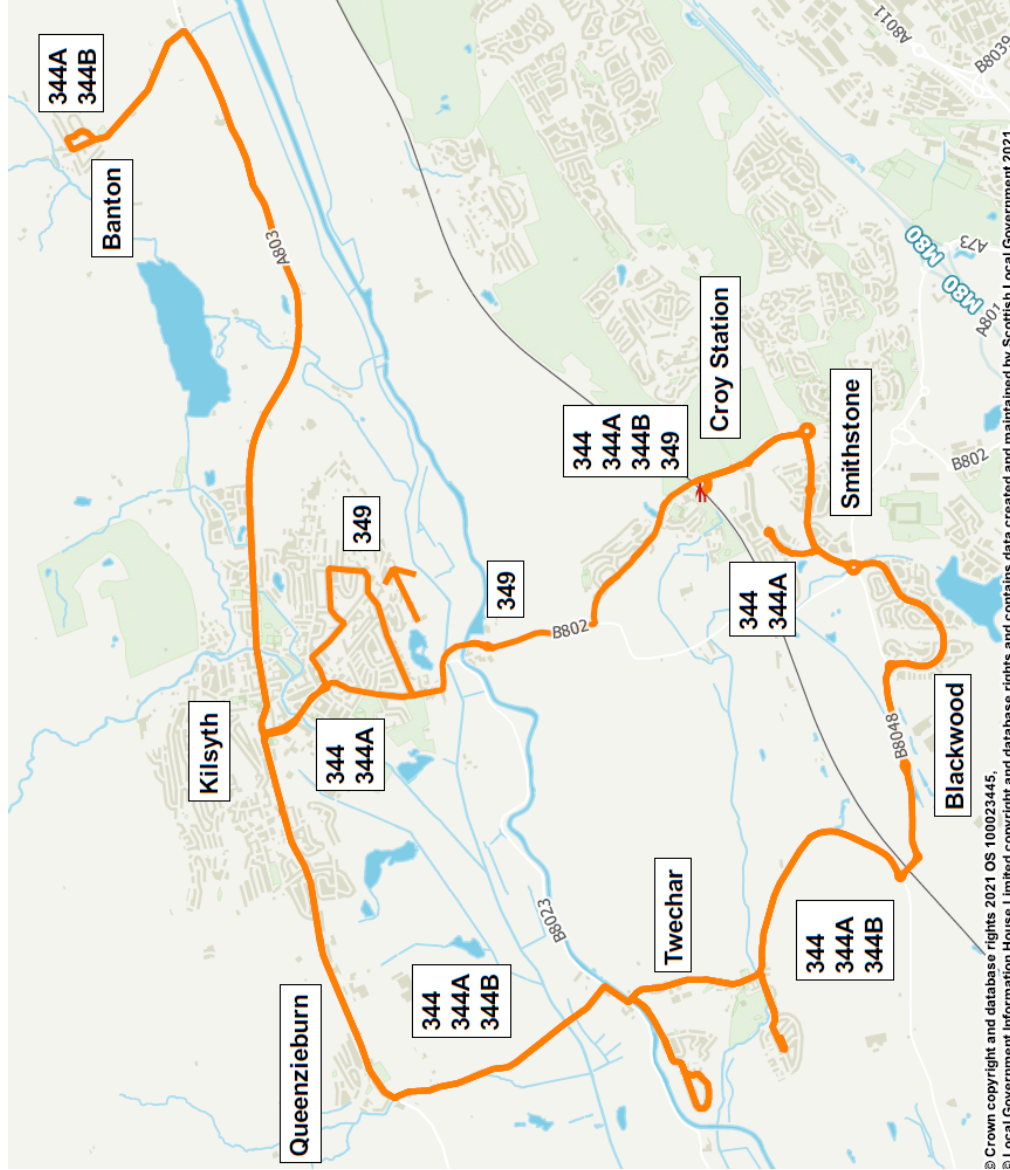

Fare table service		Child Single Fares (from 5th to 16th birthday)
Adult single fares £		Children under school age travel free
Service 344/344A/B		Childs single fares at half the adult single fare rounded up to the next 5 pence
Croy Station	Service 349	
1.10 Smithstone	Croy Station	
1.35 1.10 Blackwood Scheme	0.90 Croy Taggart's Shop	
1.70 1.70 1.10 Hunthill	1.95 1.70 Haughton Avenue	
1.95 1.70 1.35 0.90 Drumgrew Bridge		
2.00 1.95 1.95 1.35 1.10 Twechar		
2.15 2.00 1.95 1.95 1.70 1.10 Twechar at Ind Est		
2.50 2.50 2.20 2.15 2.15 2.00 1.95 Queenzieburn		
2.85 2.85 2.50 2.20 2.20 2.15 2.00 1.10 Kilsyth Glasgow Rd @Lairds Hill		
2.95 2.85 2.50 2.50 2.20 2.15 2.00 1.35 0.90 Kilsyth Park Foot		
3.15 3.15 3.10 3.10 2.95 2.85 2.50 2.15 2.00 Banton		

Fares correct at time of production - Maybe subject to change

© Crown copyright and database rights 2021 OS 100023445.
© Local Government Information House Limited copyright and database rights and contains data created and maintained by Scottish Local Government 2021.

Whilst every effort will be made to adhere to the scheduled times, the Partnership disclaims any liability in respect of loss or inconvenience arising from any failure to operate journeys as published, changes in timings or printing errors.

Bus Timetable
From 14 July 2020

344
344A
344B

Croy Station
Blackwood
Twechar
Kilsyth
Banton

349
Croy Station
Kilsyth

For more information visit spt.co.uk or alternatively, for all public transport enquiries, call:

If you have any comments or suggestions about the service(s) provided please contact:

This service is operated by Stuarts Coaches on behalf of SPT.

SPT
Bus Operations
131 St. Vincent St
Glasgow G2 5JF
t 0345 271 2405
0141 333 3690
e bus@spt.co.uk

Stuarts Coaches Ltd
Castlehill Garage
Airdrie Road
Carluke ML8 5EP

t 01555 773 533